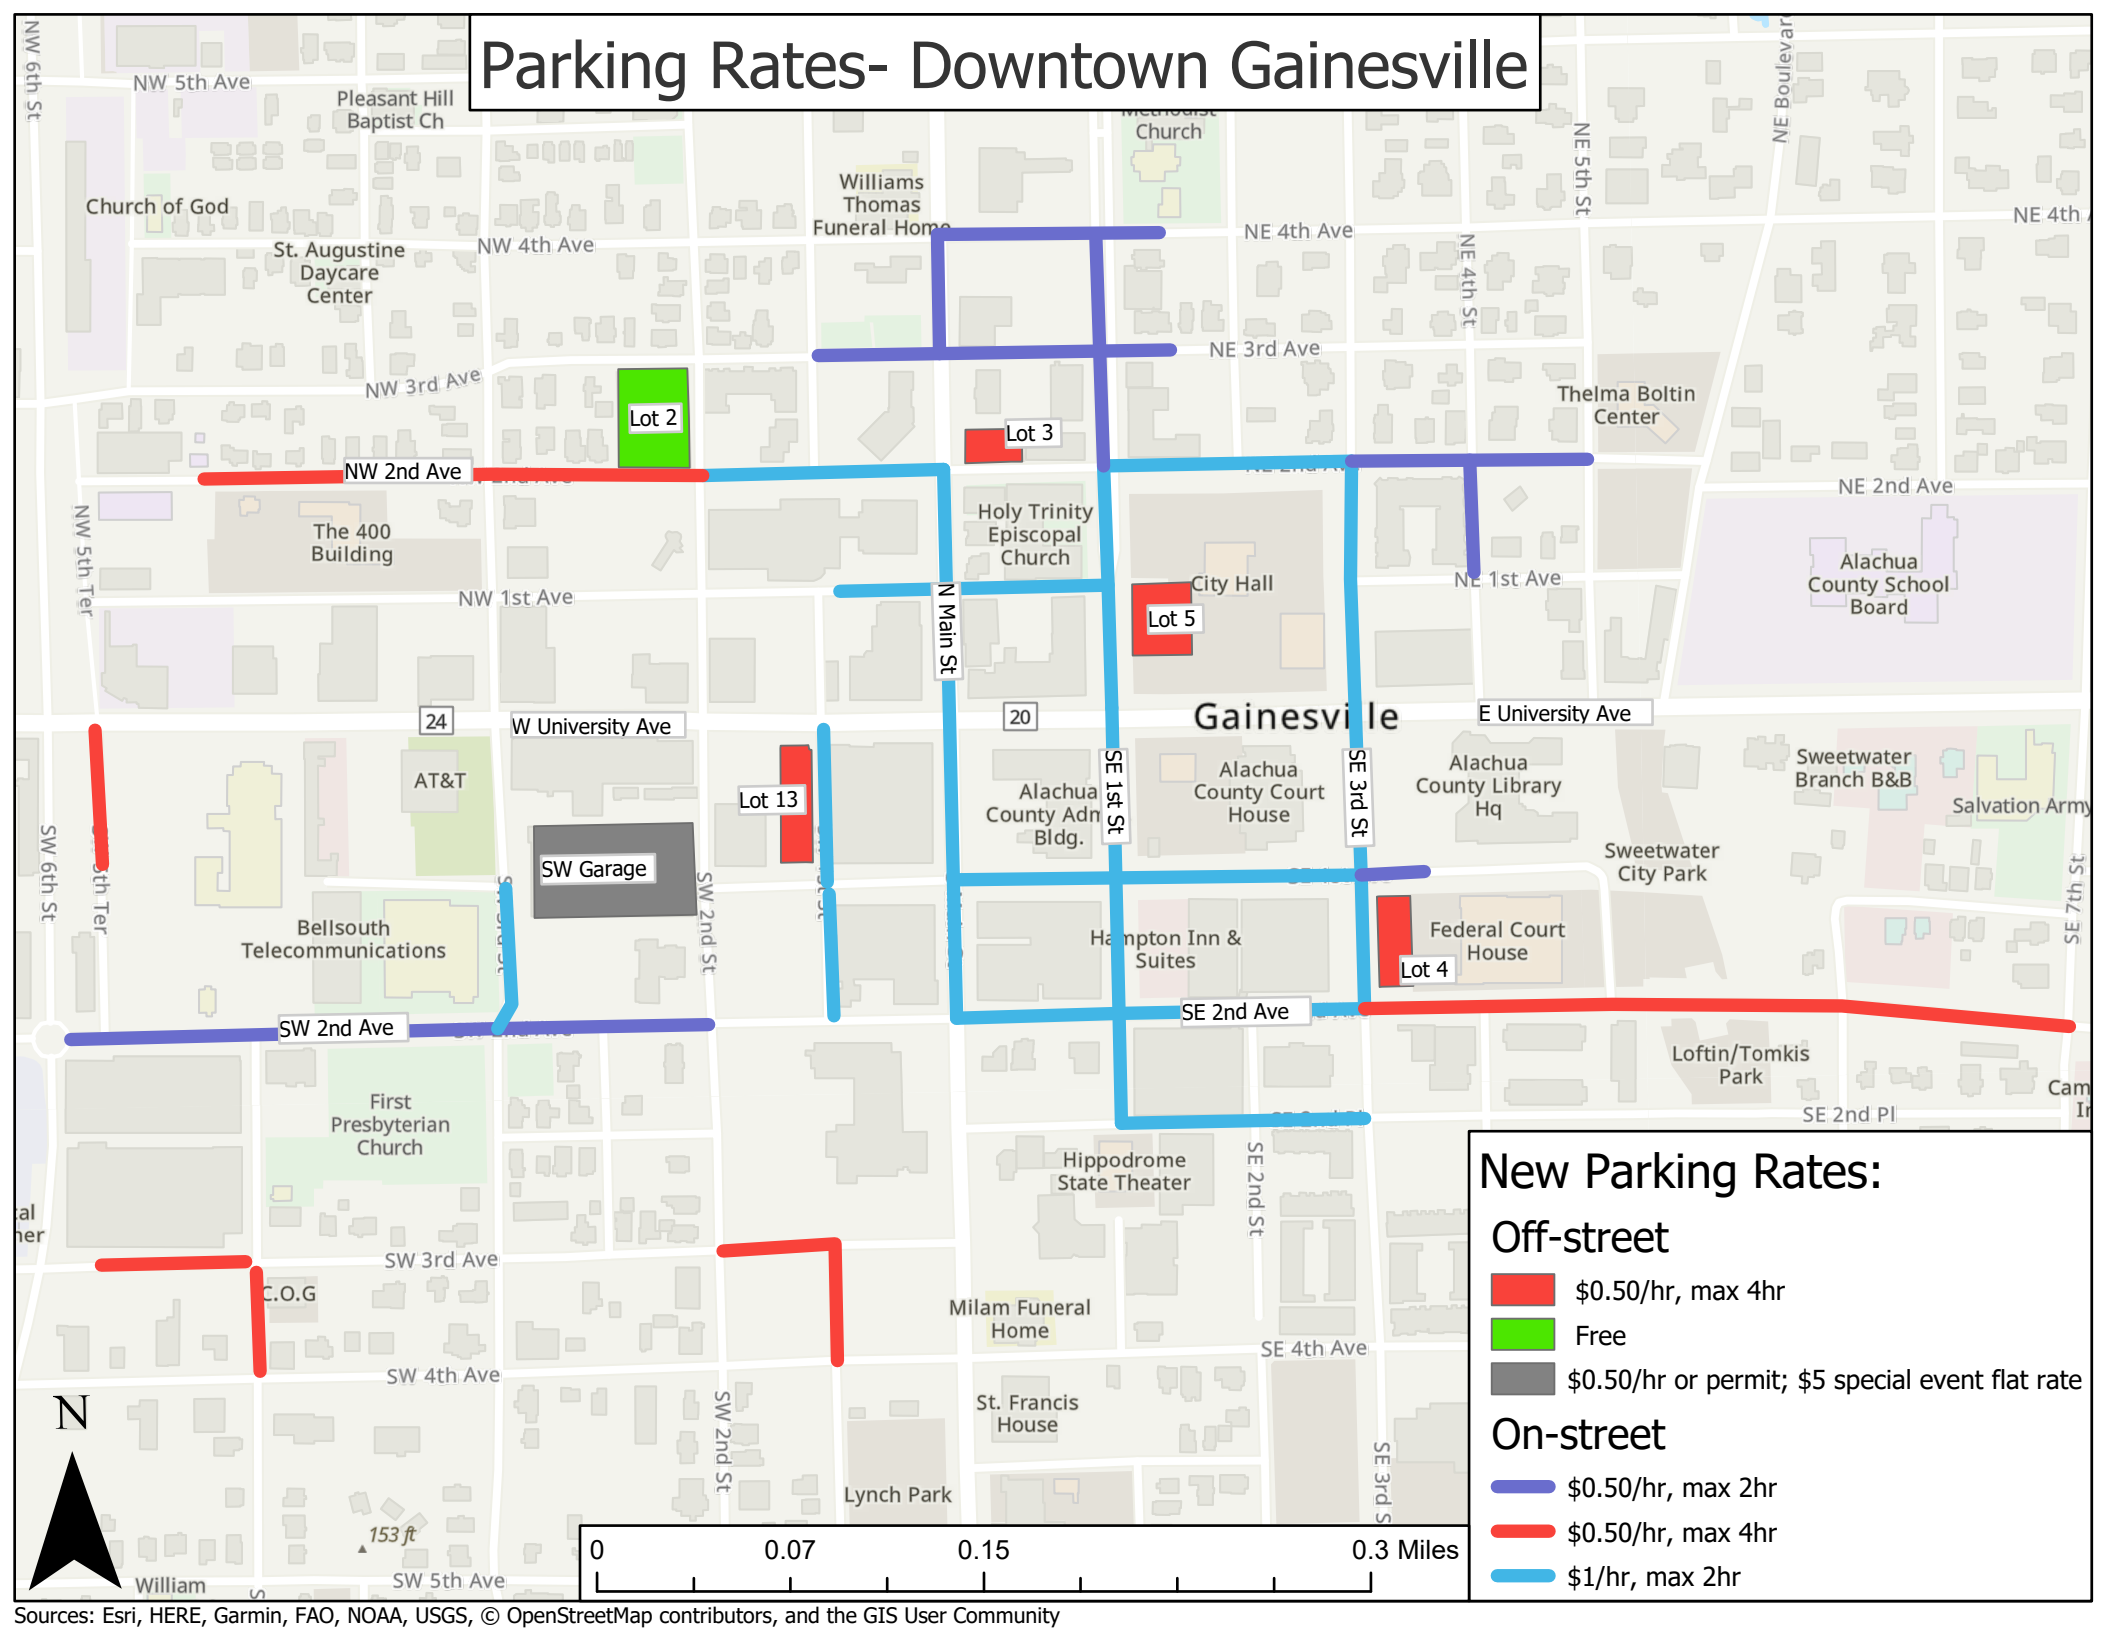

Parking Rates- Downtown Gainesville

New Parking Rates:

- Off-street**
- Red: \$0.50/hr, max 4hr
 - Green: Free
 - Grey: \$0.50/hr or permit; \$5 special event flat rate
- On-street**
- Blue: \$0.50/hr, max 2hr
 - Red: \$0.50/hr, max 4hr
 - Light Blue: \$1/hr, max 2hr