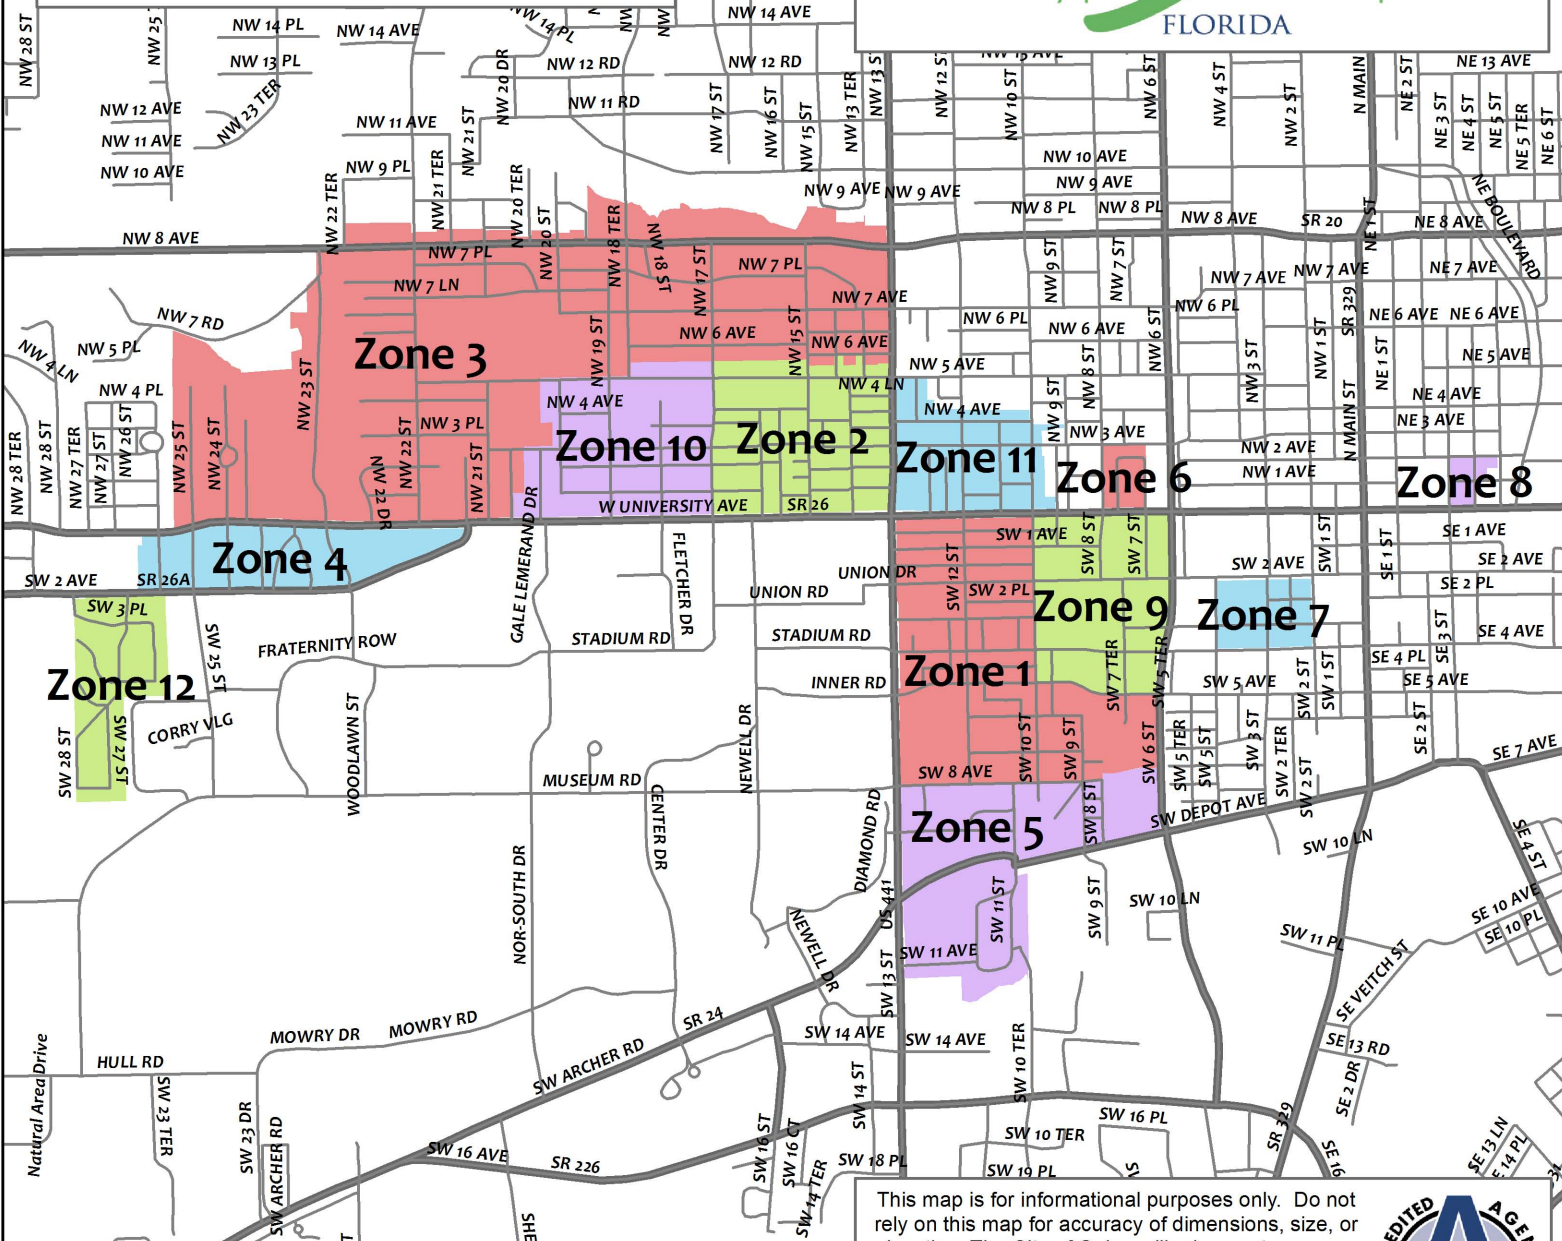

# Map of Parking Zones

## All Zones

This map is for informational purposes only. Do not rely on this map for accuracy of dimensions, size, or location. The City of Gainesville does not assume responsibility to update this information or for any error or omission on this map. For more information please contact the City of Gainesville Public Works Dept. GIS at (352) 334-5070. Map created 6/10/2013.